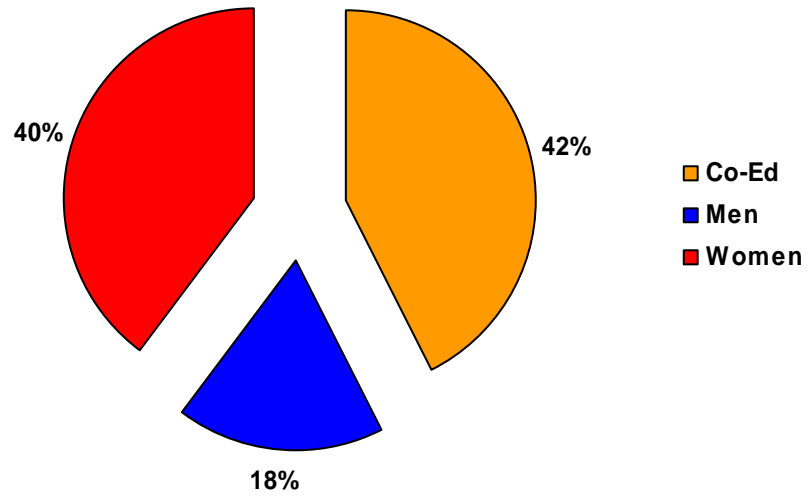

Fall 2005 Students Living On-Campus By Gender

Gender	Tally	Percentage
Male	512	40%
Female	784	60%
Total	1,296	100%

Fall 2005 Students Living On-Campus By Dormitory Gender

Dormitories By Gender	Tally	Percentage
Co-Ed	550	42%
Men	230	18%
Women	516	40%
Total	1,296	100%