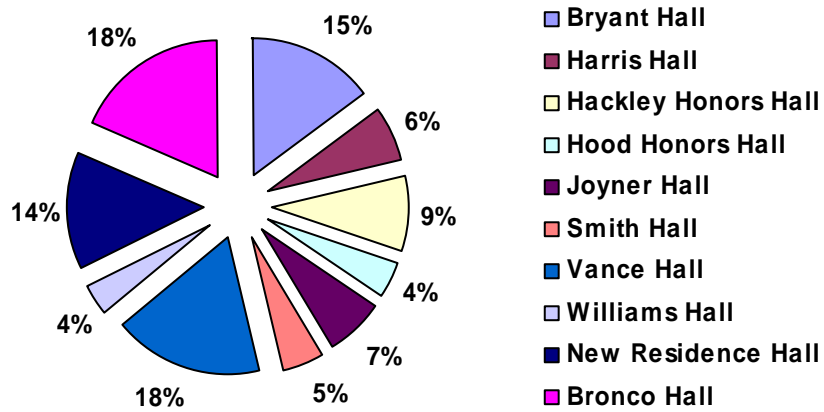

Fayetteville State University Fayetteville, North Carolina

Residence Hall	Male	Female	Total
Bryant Hall	159	35	194
Harris Hall	0	84	84
Hackley Honors Hall	43	71	114
Hood Honors Hall	0	56	56
Joyner Hall	0	89	89
Smith Hall	0	60	60
Vance Hall	230	0	230
Williams Hall	0	46	46
New Residence Hall	0	181	181
Bronco Hall	80	162	242
Total	512	784	1296